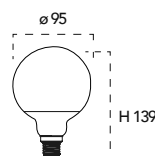

Lampada LED SMART classe **A+**
4,5W 230V

Dimming

Misure
dimensioni in mm

Attacco

Efficienza
energetica

Codice	EAN	Watt	Cri	Lumen	Angolo	K	Durata	Inner	Master
SMART-E14-RGBCCT	8031414872671	4,5W	80	300	180°		25000h	10	50

Lampada LED SMART classe **A+**
10W 230V

Dimming

Misure
dimensioni in mm

Attacco

Efficienza
energetica

Codice	EAN	Watt	Cri	Lumen	Angolo	K	Durata	Inner	Master
SMART-E27-RGBCCT	8031414872657	10W	80	800	240°		25000h	10	50

Lampada LED SMART classe **A+**
10W 230V

Dimming

Misure
dimensioni in mm

Attacco

Efficienza
energetica

Codice	EAN	Watt	Cri	Lumen	Angolo	K	Durata	Inner	Master
SMART-E27G95-RGBCCT	8031414872664	10W	80	800	200°		25000h	5	20