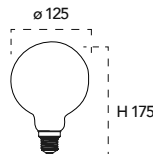

Lampada LED classe
40W 230V

Misure
dimensioni in mm

Attacco