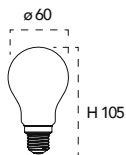

Misure
dimensioni in mm

Attacco