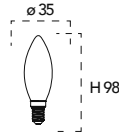

INTEC[®]
LIGHT

DOWNLOAD ON

Good solution for your Smart life!

iOS

Android

Lampada LED classe
25W 230V

Misure
dimensioni in mm

Attacco