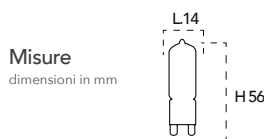

Lampada LED classe **A+**
COB 3,5W 230V